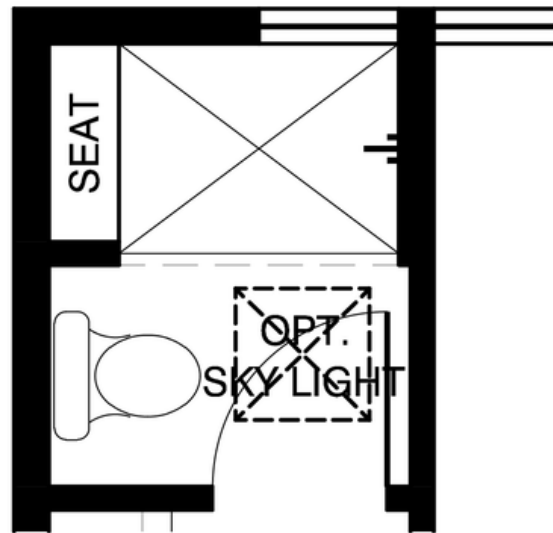

## Optional Owners Suite Bath

**OPT. 4' SHOWER W/ SEAT**  

---

**NO CHANGE IN SQUARE FOOTAGE**