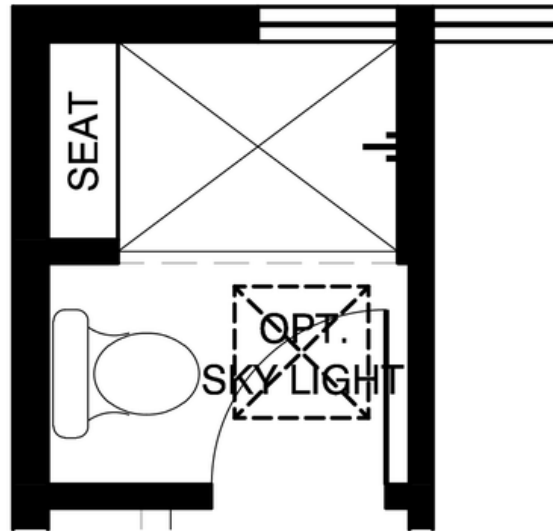

SINGLE FAMILY HOME

La Paz

Moderno at Lomas Encantadas

The La Paz Floor Plan

Homes may be built in reverse of plans shown, depending on site conditions. Minor architectural changes may be made occasionally at the option of the builder. Printed material is not date stamped. Prices are subject to change. Please reference Abrazo Homes' website for most updated and accurate pricing and information. Please contact your Sales Consultant for details.

Optional Owners Suite Bath

OPT. 4' SHOWER W/ SEAT

NO CHANGE IN SQUARE FOOTAGE