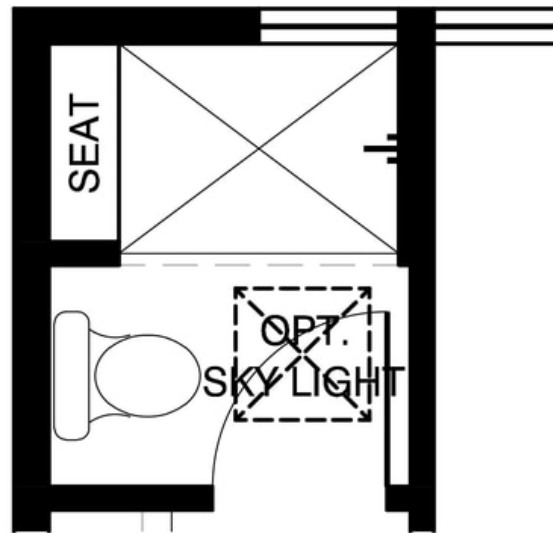

SINGLE FAMILY HOME

La Paz

Moderno at Lomas Encantadas

The La Paz Floor Plan

Homes may be built in reverse of plans shown, depending on site conditions. Minor architectural changes may be made occasionally at the option of the builder. Printed material is not date stamped. Prices are subject to change. Please reference Abrazo Homes' website for most updated and accurate pricing and information. Please contact your Sales Consultant for details.

Optional Owners Suite Bath

OPT. 4' SHOWER W/ SEAT

NO CHANGE IN SQUARE FOOTAGE