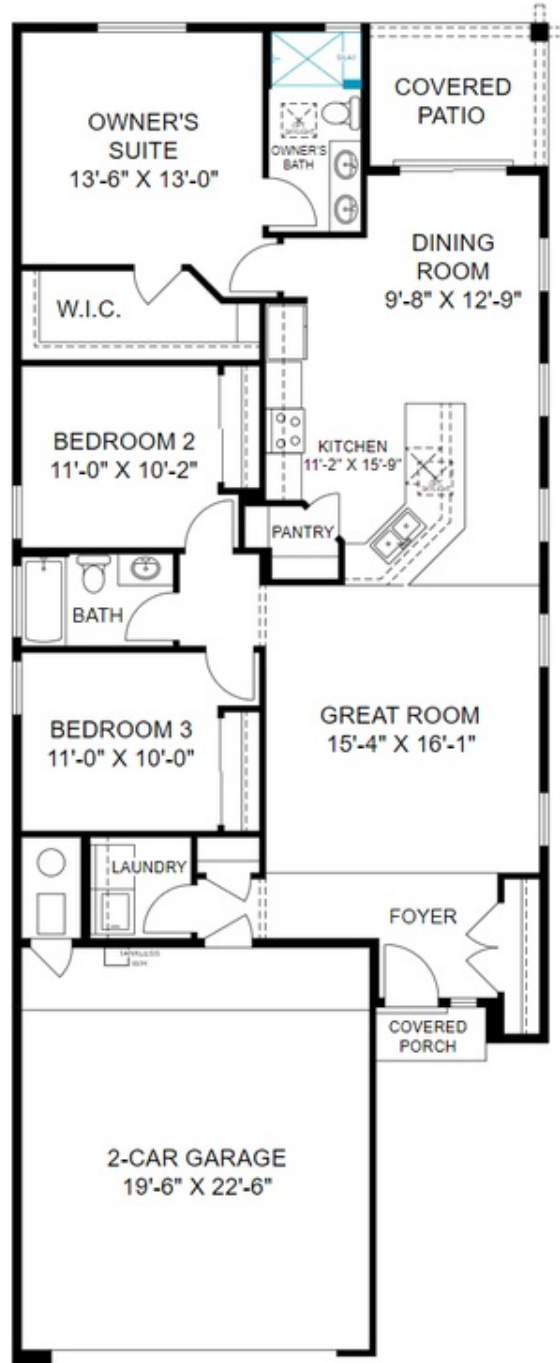

SINGLE FAMILY HOME

6666 Sydney Drive NE

Rio Rancho, NM 87144

MOVE-IN READY

HOME PRICED AT

\$392,925

Plan: Ixtapa

 1,503 Sq. Ft.

 3 Bedrooms

 2.0 Bathrooms

Known for its beautiful beaches and spectacular swimming spots, the Mexican beach town of Ixtapa has a modern vibe. Our Ixtapa floor plan shares a similar hassle-free, all-inclusive getaway feel that is a great option for those looking for an affordable place that feels larger than it really is. This open floor concept makes great use of space that makes you feel right at home.

SINGLE FAMILY HOME

6666 Sydney Drive NE

Rio Rancho, NM 87144

[Click Here](#)

Homes may be built in reverse of plans shown, depending on site conditions. Minor architectural changes may be made occasionally at the option of the builder. Printed material is not date stamped. Prices are subject to change. Please reference Abrazo Homes' website for most updated and accurate pricing and information. Please contact your Sales Consultant for details.