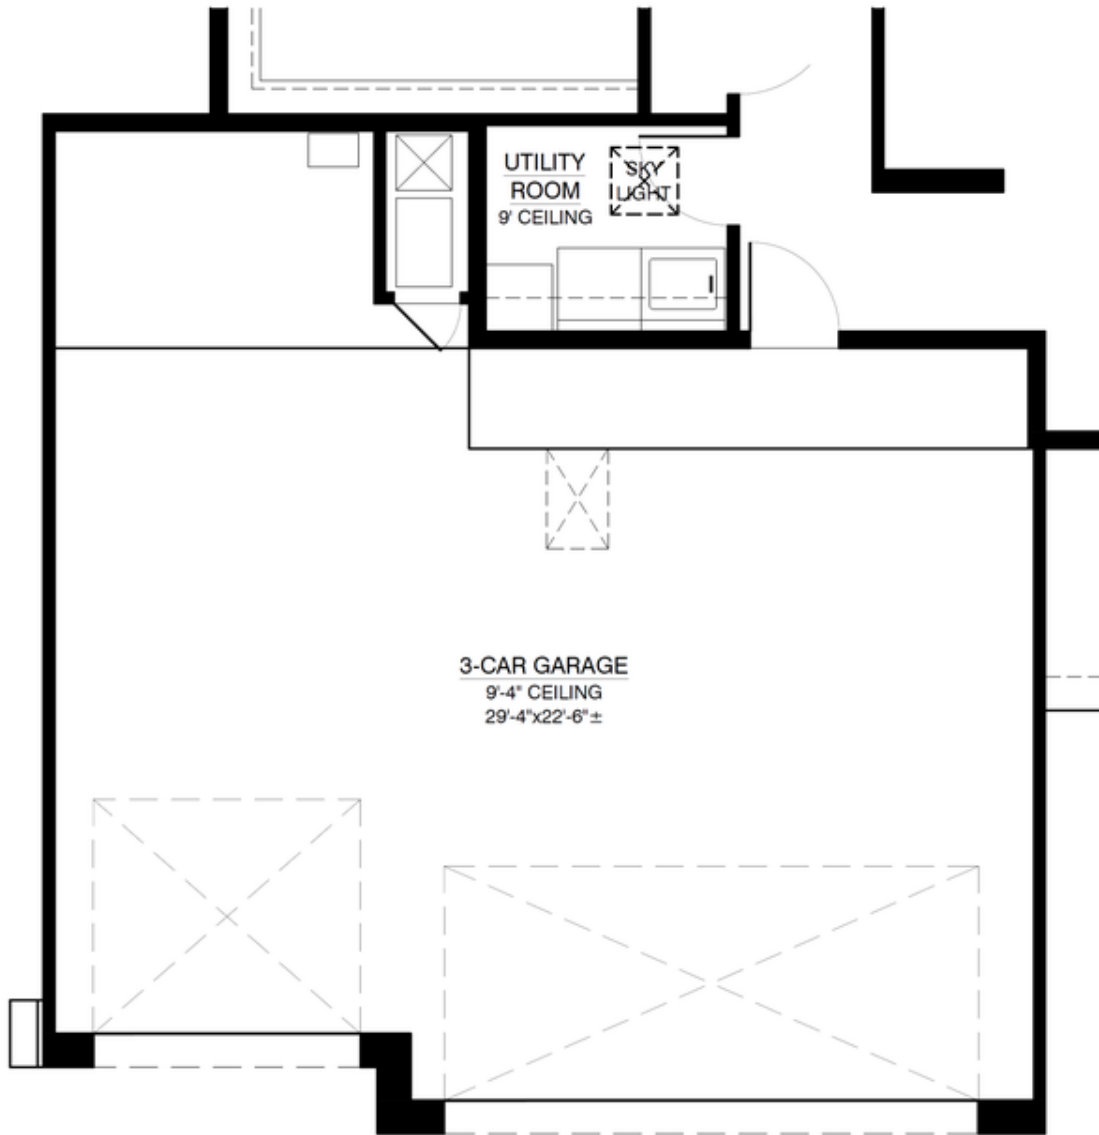

Optional 3rd Car Garage

OPT 3 CAR GARAGE
ADDITIONAL 210.34 SQ.FT. (UNHEATED SPACE)
SUBTRACT 14.5 SQ. FT (HEATED SPACE)

Homes may be built in reverse of plans shown, depending on site conditions. Minor architectural changes may be made occasionally at the option of the builder. Printed material is not date stamped. Prices are subject to change. Please reference Abrazo Homes' website for most updated and accurate pricing and information. Please contact your Sales Consultant for details.