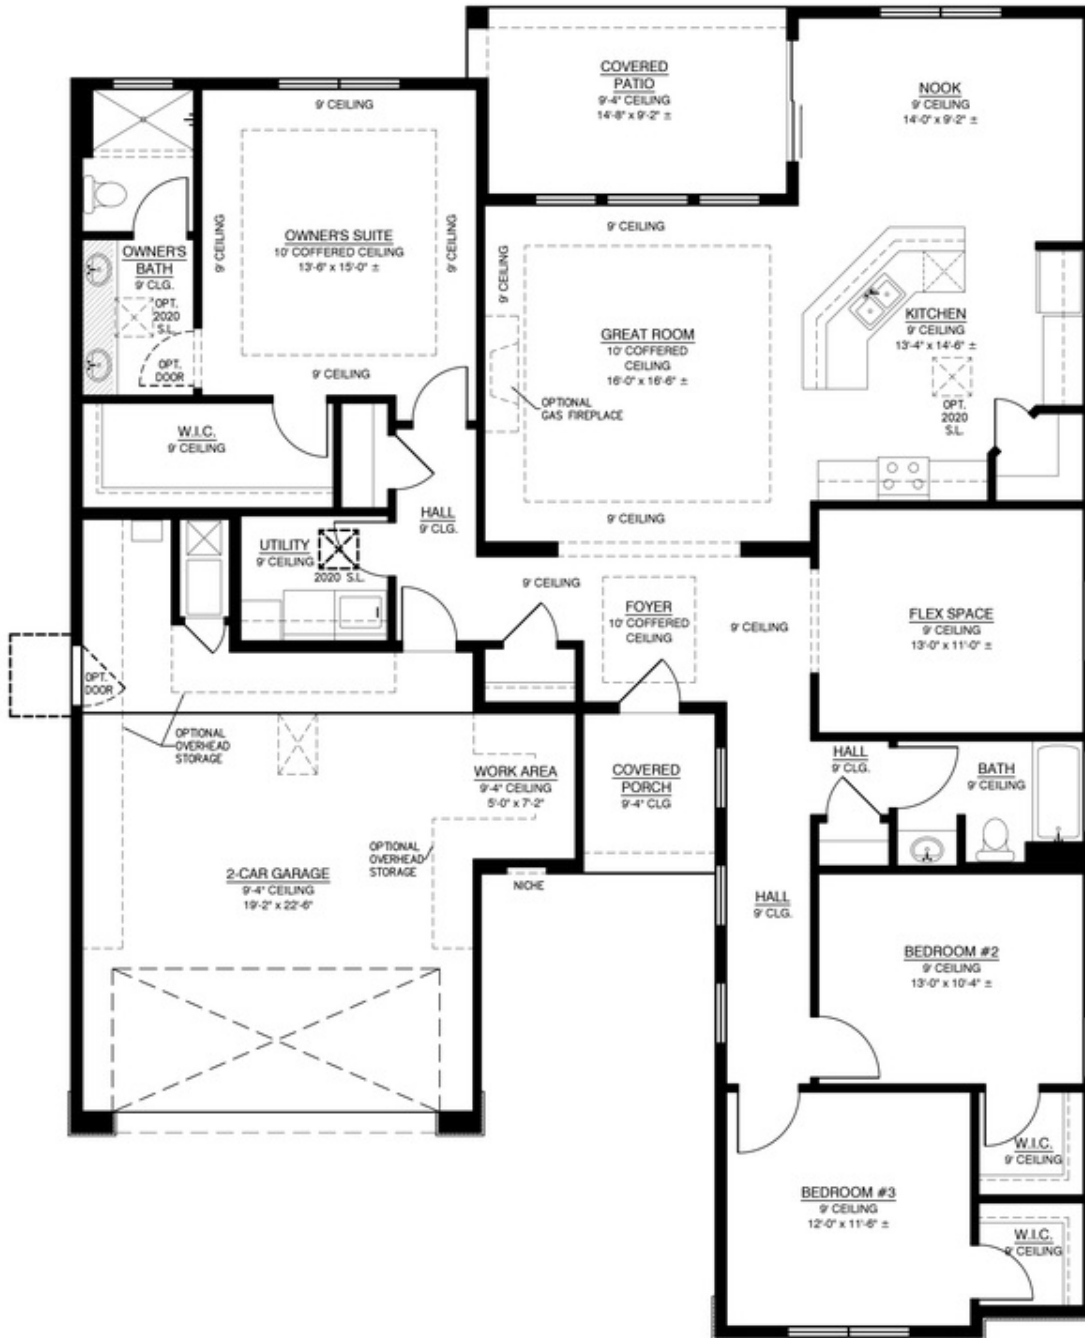

 2 Bathrooms

 2 Car Garage

The "Ruth" floor plan boasts an open concept to maximize views and enhance entertainment. Elevated ceilings adorn the primary bedroom and great room, while the garage features a dedicated workspace. This flexible layout accommodates either a 2-bedroom with a study or a 3-bedroom plan, this home seamlessly blends style and functionality. Named in honor of Ruth Bader Ginsburg, this home pays tribute to her remarkable legacy.

SINGLE FAMILY HOME

The Ruth

Mil Colores at Fiesta

The Ruth Floor Plan

FIRST FLOOR

Homes may be built in reverse of plans shown, depending on site conditions. Minor architectural changes may be made occasionally at the option of the builder. Printed material is not date stamped. Prices are subject to change. Please reference Abrazo Homes' website for most updated and accurate pricing and information. Please contact your Sales Consultant for details.

SINGLE FAMILY HOME
The Ruth
Mil Colores at Fiesta

The Ruth Floor Plan with optional 4th bedroom in lieu of flex space

Homes may be built in reverse of plans shown, depending on site conditions. Minor architectural changes may be made occasionally at the option of the builder. Printed material is not date stamped. Prices are subject to change. Please reference Abrazo Homes' website for most updated and accurate pricing and information. Please contact your Sales Consultant for details.

SINGLE FAMILY HOME
The Ruth
Mil Colores at Fiesta

The Ruth Floor Plan with Optional 3rd Bedroom

Homes may be built in reverse of plans shown, depending on site conditions. Minor architectural changes may be made occasionally at the option of the builder. Printed material is not date stamped. Prices are subject to change. Please reference Abrazo Homes' website for most updated and accurate pricing and information. Please contact your Sales Consultant for details.