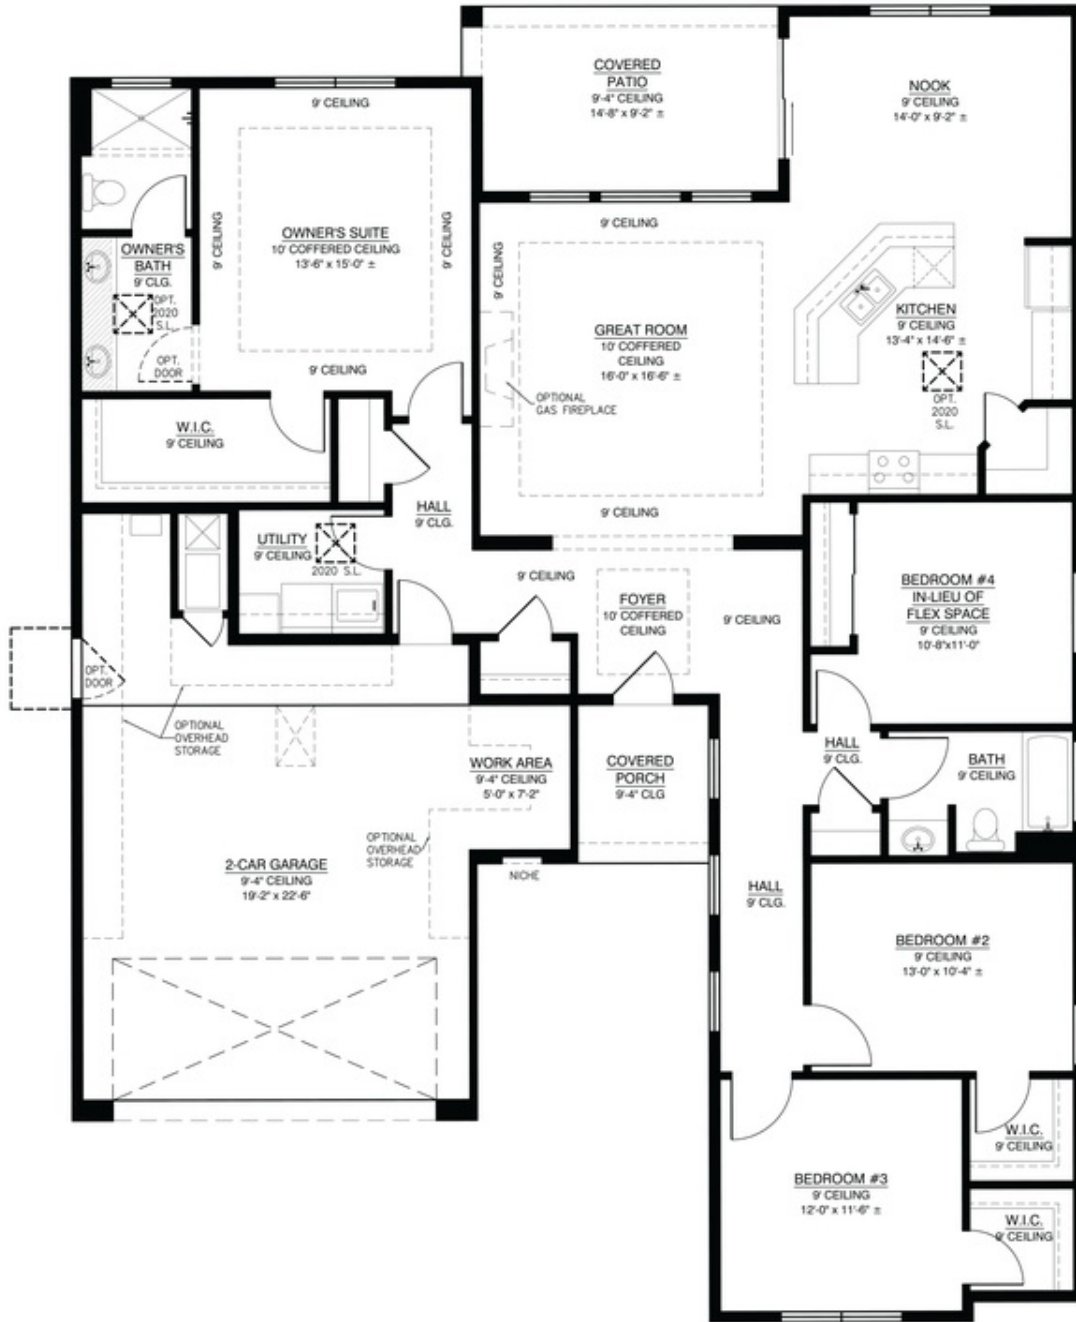

 2 Bathrooms

 2 Car Garage

The "Ruth" floor plan boasts an open concept to maximize views and enhance entertainment. Elevated ceilings adorn the primary bedroom and great room, while the garage features a dedicated workspace. This flexible layout accommodates either a 2-bedroom with a study or a 3-bedroom plan, this home seamlessly blends style and functionality. Named in honor of Ruth Bader Ginsburg, this home pays tribute to her remarkable legacy.

SINGLE FAMILY HOME

The Ruth

Mil Colores at Fiesta

The Ruth Floor Plan

FIRST FLOOR

Homes may be built in reverse of plans shown, depending on site conditions. Minor architectural changes may be made occasionally at the option of the builder. Printed material is not date stamped. Prices are subject to change. Please reference Abrazo Homes' website for most updated and accurate pricing and information. Please contact your Sales Consultant for details.

Optional 3rd Car Garage

OPT 3 CAR GARAGE
 ADDITIONAL 210.34 SQ.FT. (UNHEATED SPACE)
 SUBTRACT 14.5 SQ. FT (HEATED SPACE)

Homes may be built in reverse of plans shown, depending on site conditions. Minor architectural changes may be made occasionally at the option of the builder. Printed material is not date stamped. Prices are subject to change. Please reference Abrazo Homes' website for most updated and accurate pricing and information. Please contact your Sales Consultant for details.

SINGLE FAMILY HOME
The Ruth
Mil Colores at Fiesta

The Ruth Floor Plan with optional 4th bedroom in lieu of flex space

Homes may be built in reverse of plans shown, depending on site conditions. Minor architectural changes may be made occasionally at the option of the builder. Printed material is not date stamped. Prices are subject to change. Please reference Abrazo Homes' website for most updated and accurate pricing and information. Please contact your Sales Consultant for details.