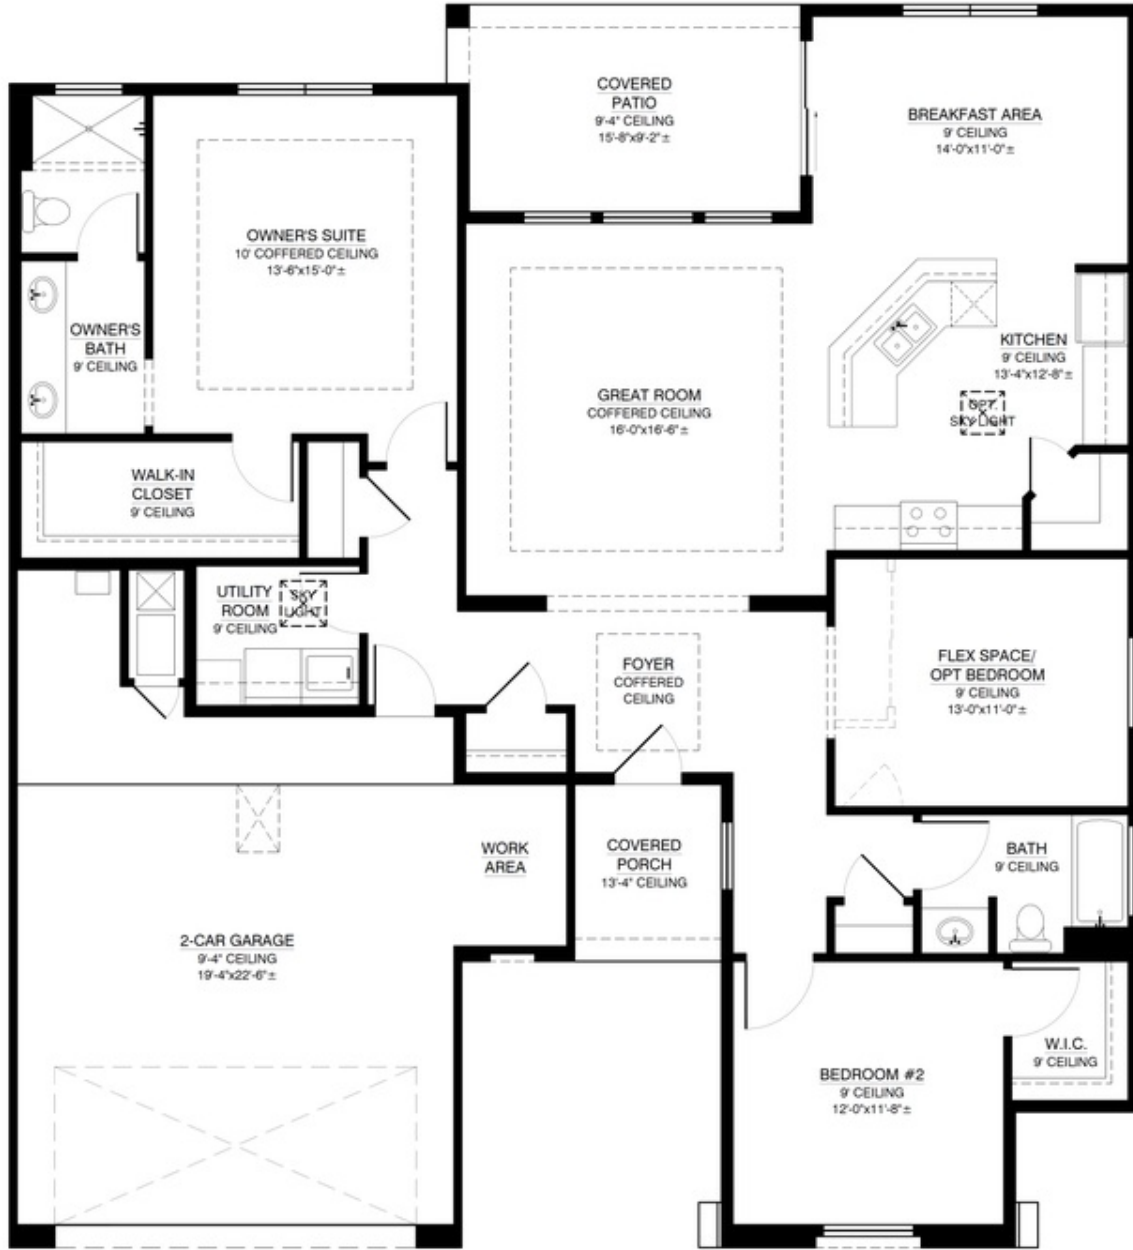

SINGLE FAMILY HOME

The Ruth

Mil Colores at Fiesta

PRICED FROM

\$396,990

2 Elevations Available

 1,750+ Sq. Ft.

 3 - 4 Bedrooms

 2 Bathrooms

 2 Car Garage

The "Ruth" floor plan boasts an open concept to maximize views and enhance entertainment. Elevated ceilings adorn the primary bedroom and great room, while the garage features a dedicated workspace. This flexible layout accommodates either a 2-bedroom with a study or a 3-bedroom plan, this home seamlessly blends style and functionality. Named in honor of Ruth Bader Ginsburg, this home pays tribute to her remarkable legacy.

Ruth Mission Tile Roof

Ruth Craftsman Tile Roof

Homes may be built in reverse of plans shown, depending on site conditions. Minor architectural changes may be made occasionally at the option of the builder. Printed material is not date stamped. Prices are subject to change. Please reference Abrazo Homes' website for most updated and accurate pricing and information. Please contact your Sales Consultant for details.

SINGLE FAMILY HOME

The Ruth

Mil Colores at Fiesta

The Ruth Floor Plan

FIRST FLOOR

Homes may be built in reverse of plans shown, depending on site conditions. Minor architectural changes may be made occasionally at the option of the builder. Printed material is not date stamped. Prices are subject to change. Please reference Abrazo Homes' website for most updated and accurate pricing and information. Please contact your Sales Consultant for details.