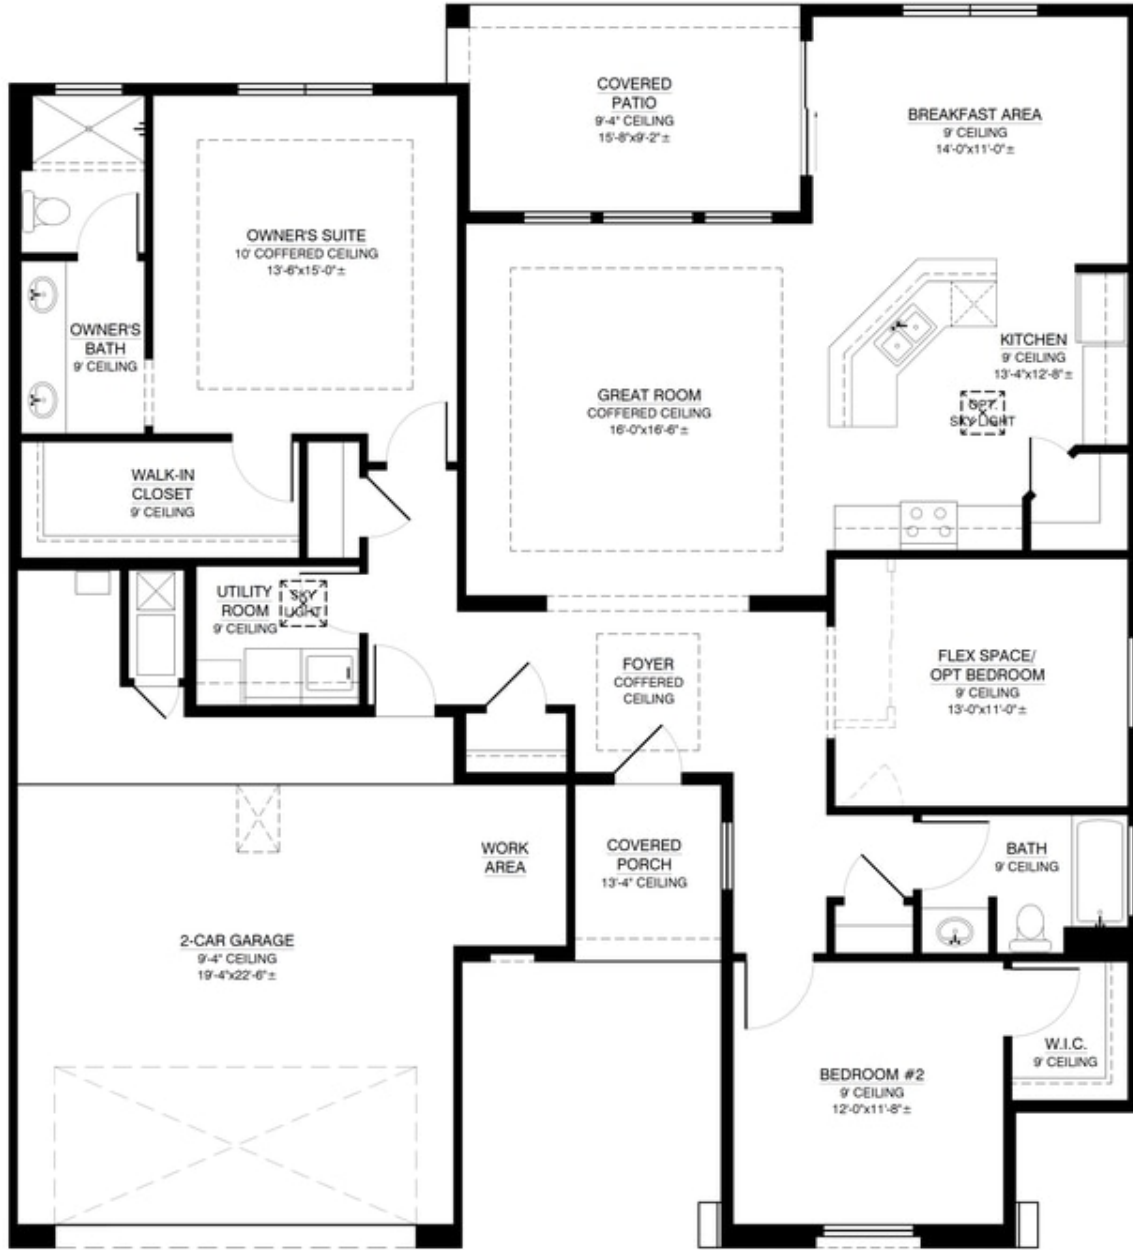

 2 Bathrooms

 2 Car Garage

The "Ruth" floor plan boasts an open concept to maximize views and enhance entertainment. Elevated ceilings adorn the primary bedroom and great room, while the garage features a dedicated workspace. This flexible layout accommodates either a 2-bedroom with a study or a 3-bedroom plan, this home seamlessly blends style and functionality. Named in honor of Ruth Bader Ginsburg, this home pays tribute to her remarkable legacy.

Ruth Mission Tile Roof

Ruth Craftsman Tile Roof

Homes may be built in reverse of plans shown, depending on site conditions. Minor architectural changes may be made occasionally at the option of the builder. Printed material is not date stamped. Prices are subject to change. Please reference Abrazo Homes' website for most updated and accurate pricing and information. Please contact your Sales Consultant for details.

SINGLE FAMILY HOME

The Ruth

Mil Colores at Fiesta

The Ruth Floor Plan

FIRST FLOOR

Homes may be built in reverse of plans shown, depending on site conditions. Minor architectural changes may be made occasionally at the option of the builder. Printed material is not date stamped. Prices are subject to change. Please reference Abrazo Homes' website for most updated and accurate pricing and information. Please contact your Sales Consultant for details.

Optional 3rd Car Garage

OPT 3 CAR GARAGE
ADDITIONAL 210.34 SQ.FT. (UNHEATED SPACE)
SUBTRACT 14.5 SQ. FT (HEATED SPACE)

The Ruth

Mil Colores at Fiesta

The Ruth Floor Plan with optional 4th bedroom in lieu of flex space