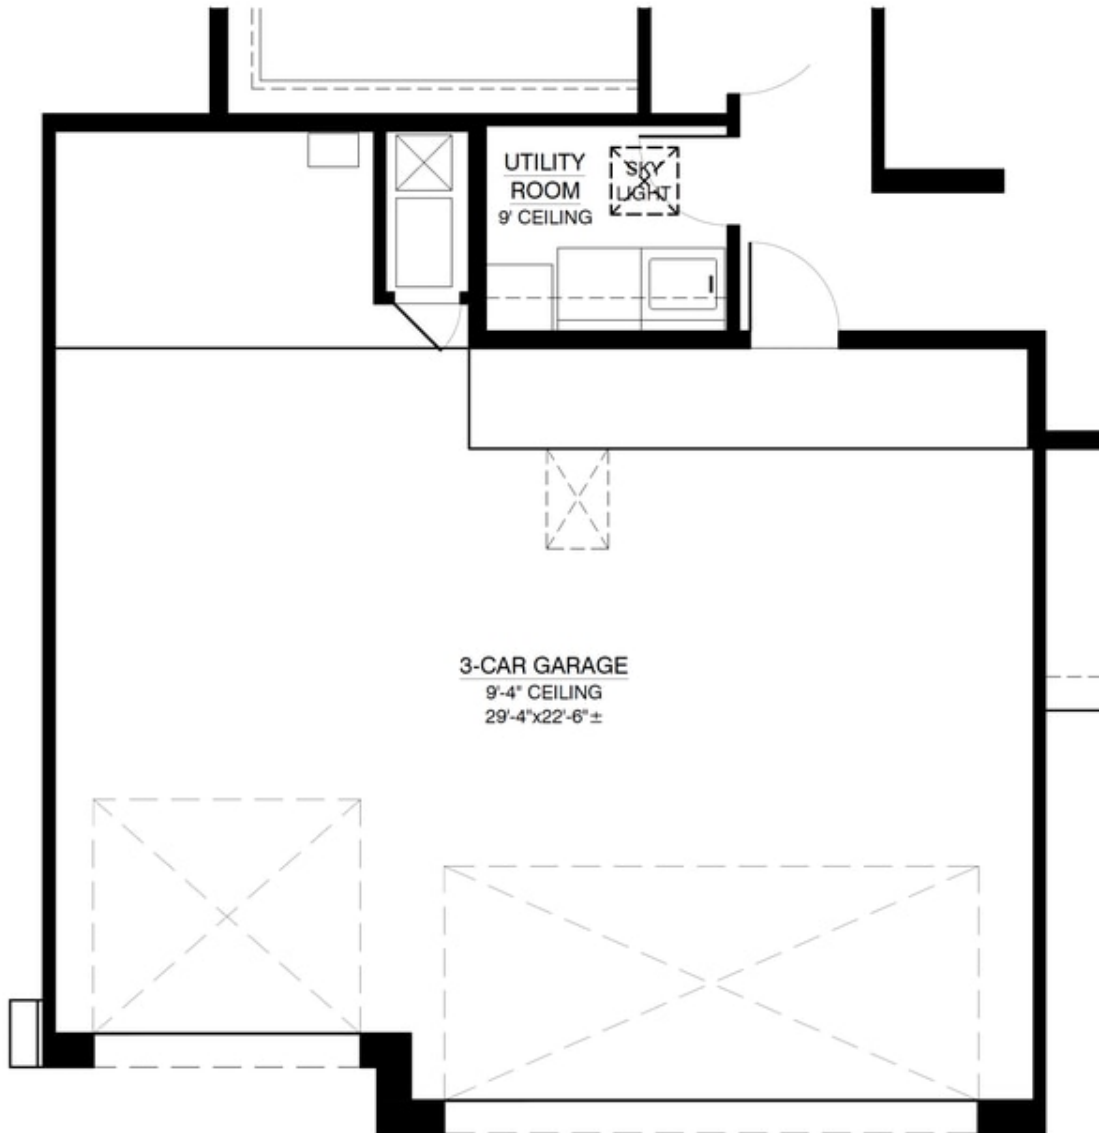

 2 Bathrooms

 2 Car Garage

The "Ruth" floor plan boasts an open concept to maximize views and enhance entertainment. Elevated ceilings adorn the primary bedroom and great room, while the garage features a dedicated workspace. This flexible layout accommodates either a 2-bedroom with a study or a 3-bedroom plan, this home seamlessly blends style and functionality. Named in honor of Ruth Bader Ginsburg, this home pays tribute to her remarkable legacy.

SINGLE FAMILY HOME

The Ruth

Mil Colores at Fiesta

The Ruth Floor Plan

FIRST FLOOR

Homes may be built in reverse of plans shown, depending on site conditions. Minor architectural changes may be made occasionally at the option of the builder. Printed material is not date stamped. Prices are subject to change. Please reference Abrazo Homes' website for most updated and accurate pricing and information. Please contact your Sales Consultant for details.

Optional 3rd Car Garage

OPT 3 CAR GARAGE
ADDITIONAL 210.34 SQ.FT. (UNHEATED SPACE)
SUBTRACT 14.5 SQ. FT (HEATED SPACE)

The Ruth

Mil Colores at Fiesta

The Ruth Floor Plan with optional 4th bedroom in lieu of flex space