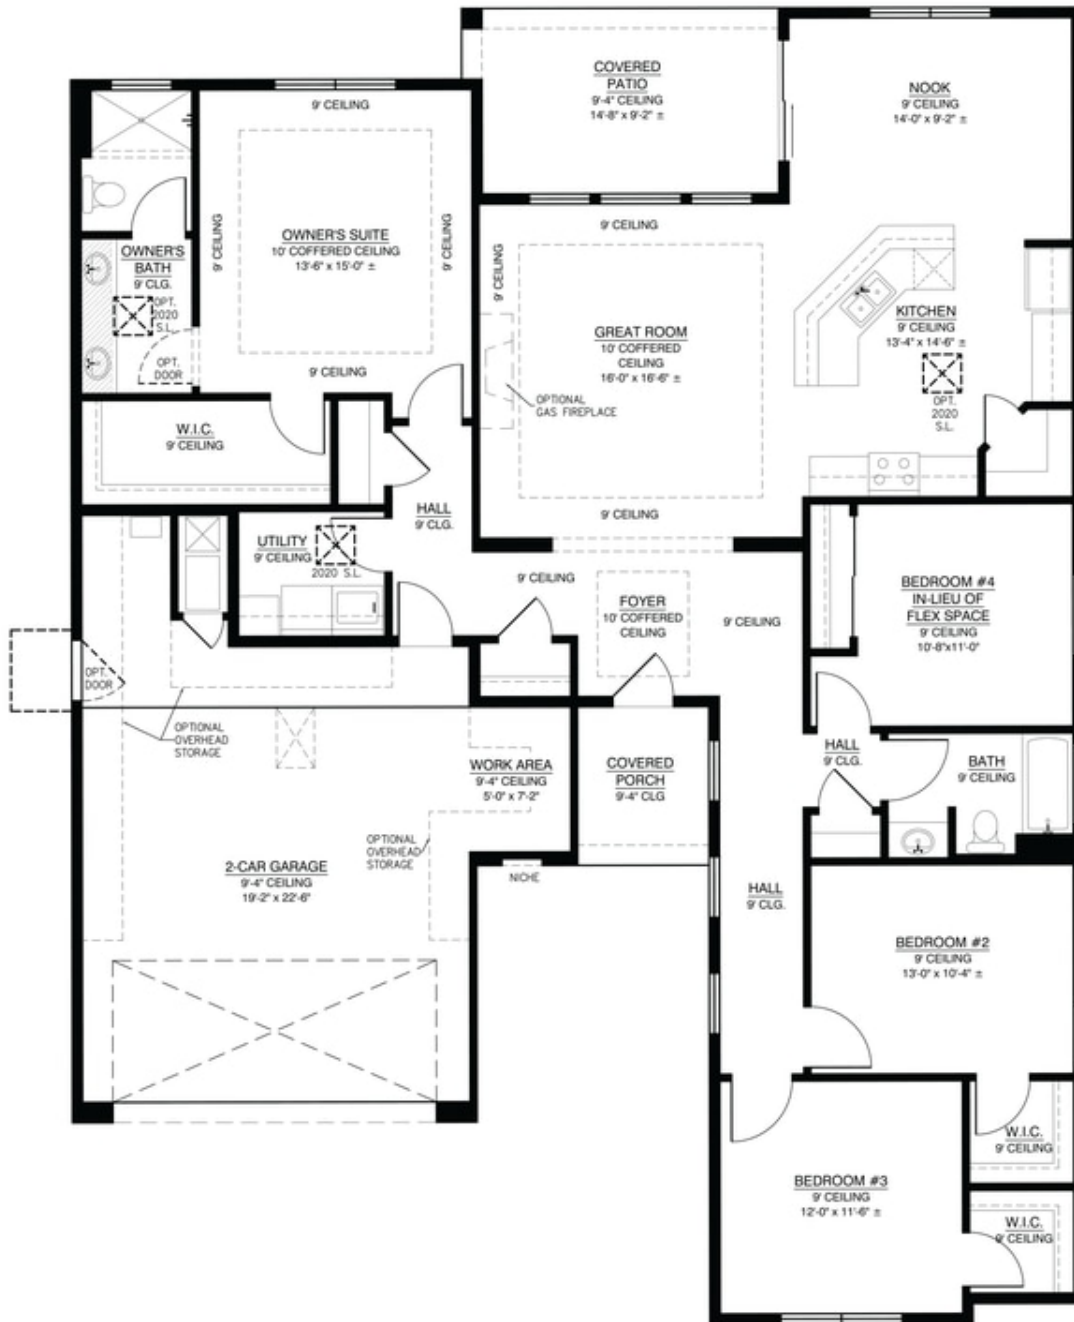

 2 Bathrooms

 2 Car Garage

The "Ruth" floor plan boasts an open concept to maximize views and enhance entertainment. Elevated ceilings adorn the primary bedroom and great room, while the garage features a dedicated workspace. This flexible layout accommodates either a 2-bedroom with a study or a 3-bedroom plan, this home seamlessly blends style and functionality. Named in honor of Ruth Bader Ginsburg, this home pays tribute to her remarkable legacy.

SINGLE FAMILY HOME

The Ruth

Mil Colores at Fiesta

The Ruth Floor Plan

FIRST FLOOR

Homes may be built in reverse of plans shown, depending on site conditions. Minor architectural changes may be made occasionally at the option of the builder. Printed material is not date stamped. Prices are subject to change. Please reference Abrazo Homes' website for most updated and accurate pricing and information. Please contact your Sales Consultant for details.

Optional 3rd Car Garage

OPT 3 CAR GARAGE
ADDITIONAL 210.34 SQ.FT. (UNHEATED SPACE)
SUBTRACT 14.5 SQ. FT (HEATED SPACE)

The Ruth

Mil Colores at Fiesta

The Ruth Floor Plan with optional 4th bedroom in lieu of flex space

SINGLE FAMILY HOME

The Ruth

Mil Colores at Fiesta

The Ruth Floor Plan with Optional 3rd Bedroom

Homes may be built in reverse of plans shown, depending on site conditions. Minor architectural changes may be made occasionally at the option of the builder. Printed material is not date stamped. Prices are subject to change. Please reference Abrazo Homes' website for most updated and accurate pricing and information. Please contact your Sales Consultant for details.