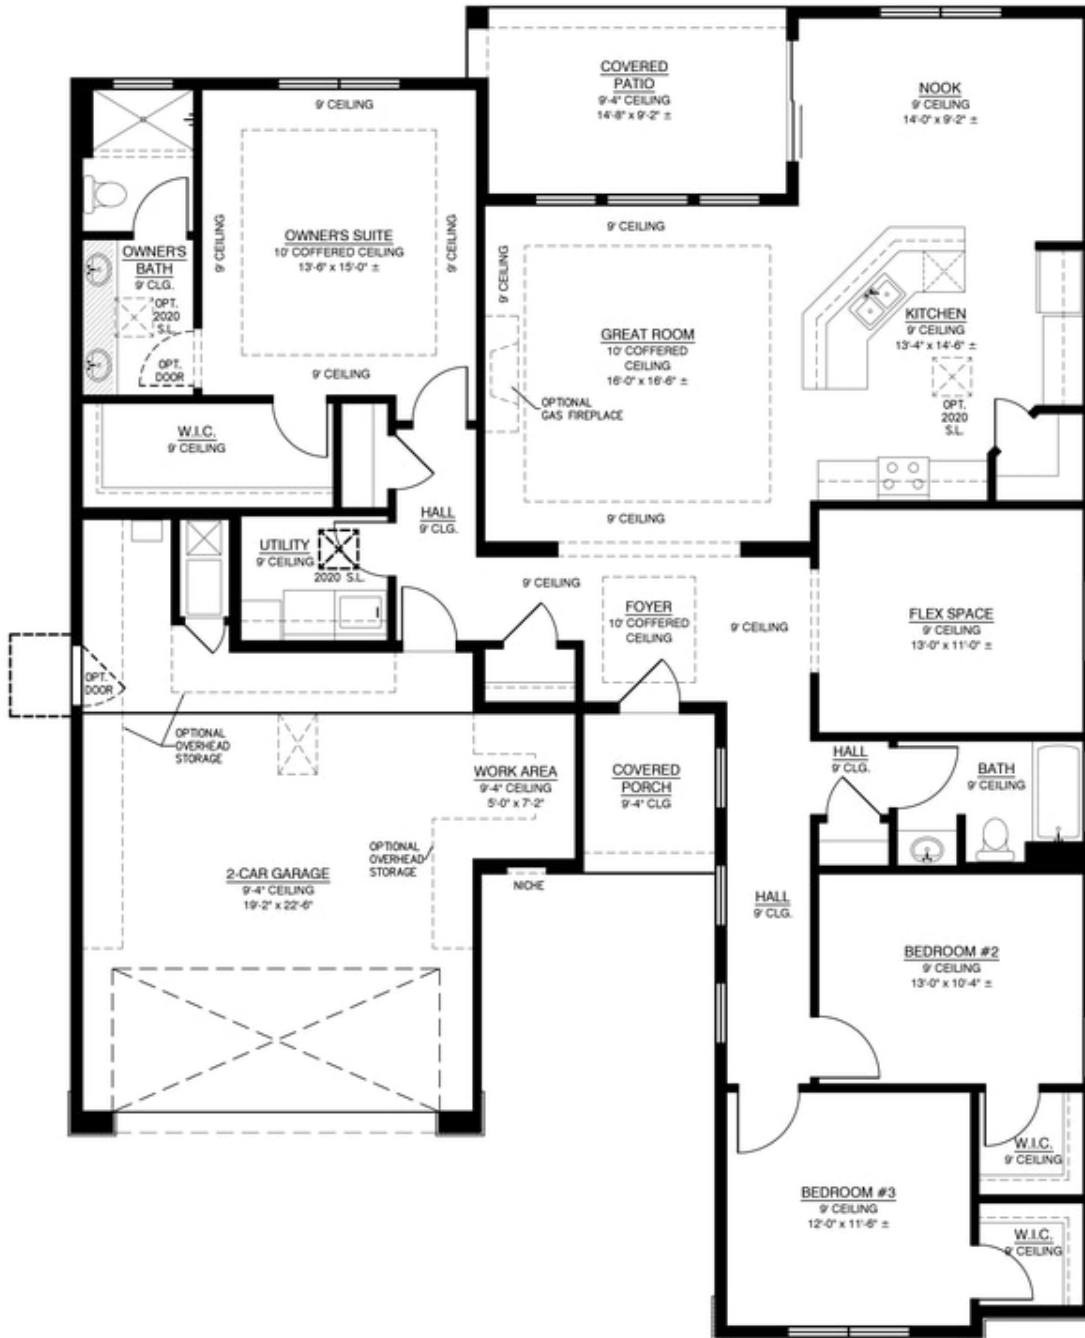

 2 Bathrooms

 2 Car Garage

The "Ruth" floor plan boasts an open concept to maximize views and enhance entertainment. Elevated ceilings adorn the primary bedroom and great room, while the garage features a dedicated workspace. This flexible layout accommodates either a 2-bedroom with a study or a 3-bedroom plan, this home seamlessly blends style and functionality. Named in honor of Ruth Bader Ginsburg, this home pays tribute to her remarkable legacy.

SINGLE FAMILY HOME

The Ruth

Mil Colores at Fiesta

The Ruth Floor Plan

FIRST FLOOR

Homes may be built in reverse of plans shown, depending on site conditions. Minor architectural changes may be made occasionally at the option of the builder. Printed material is not date stamped. Prices are subject to change. Please reference Abrazo Homes' website for most updated and accurate pricing and information. Please contact your Sales Consultant for details.

Optional 3rd Car Garage

OPT 3 CAR GARAGE
ADDITIONAL 210.34 SQ.FT. (UNHEATED SPACE)
SUBTRACT 14.5 SQ. FT (HEATED SPACE)

The Ruth

Mil Colores at Fiesta

The Ruth Floor Plan with optional 4th bedroom in lieu of flex space

SINGLE FAMILY HOME

The Ruth

Mil Colores at Fiesta

The Ruth Floor Plan with Optional 3rd Bedroom

Homes may be built in reverse of plans shown, depending on site conditions. Minor architectural changes may be made occasionally at the option of the builder. Printed material is not date stamped. Prices are subject to change. Please reference Abrazo Homes' website for most updated and accurate pricing and information. Please contact your Sales Consultant for details.