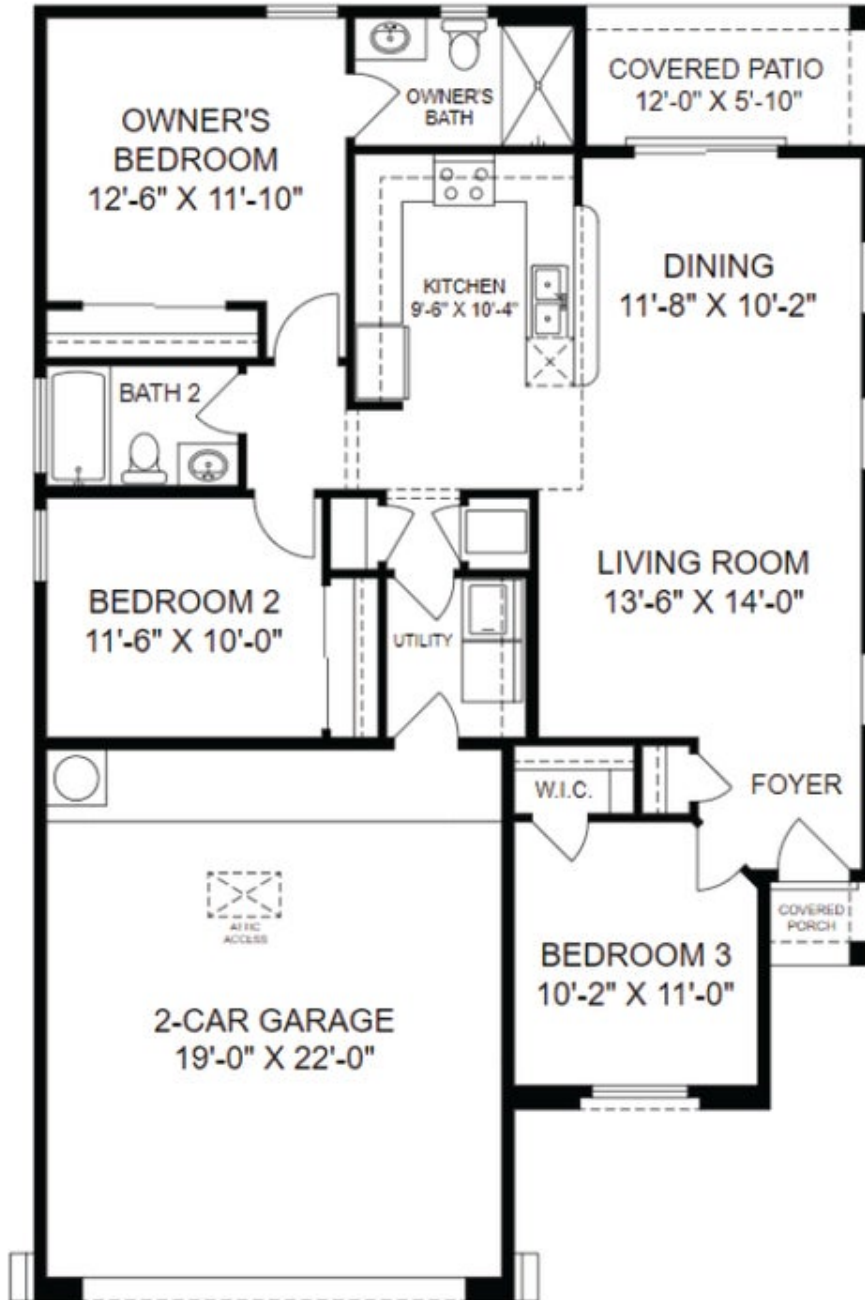

# Amelia

Adelante at Sierra Vista

**NEW HOME SPECIALIST**  
Call Us @ (505) 510-4626

PRICED FROM  
**\$317,820**

**3 Elevations Available**

 1,296+ Sq. Ft.

 3 Bedrooms

 2 Bathrooms

 2 Car Garage

Introducing the "Amelia" floor plan, a distinctive creation by Abrazo. With an inviting open concept and three bedrooms, the Amelia provides a cozy atmosphere tailored for everyone—from first-time homebuyers to empty nesters and everyone in between. This thoughtfully designed layout is an original Abrazo offering, crafted to inspire and meet the diverse needs of homeowners. In honor of Amelia Earhart, this home embodies the spirit of exploration and resilience.

Mission Elevation

Craftsman Elevation

Craftsman with Stone Elevation

Homes may be built in reverse of plans shown, depending on site conditions. Minor architectural changes may be made occasionally at the option of the builder. Printed material is not date stamped. Prices are subject to change. Please reference Abrazo Homes' website for most updated and accurate pricing and information. Please contact your Sales Consultant for details.

## Amelia Floor Plan - 1204

Homes may be built in reverse of plans shown, depending on site conditions. Minor architectural changes may be made occasionally at the option of the builder. Printed material is not date stamped. Prices are subject to change. Please reference Abrazo Homes' website for most updated and accurate pricing and information. Please contact your Sales Consultant for details.