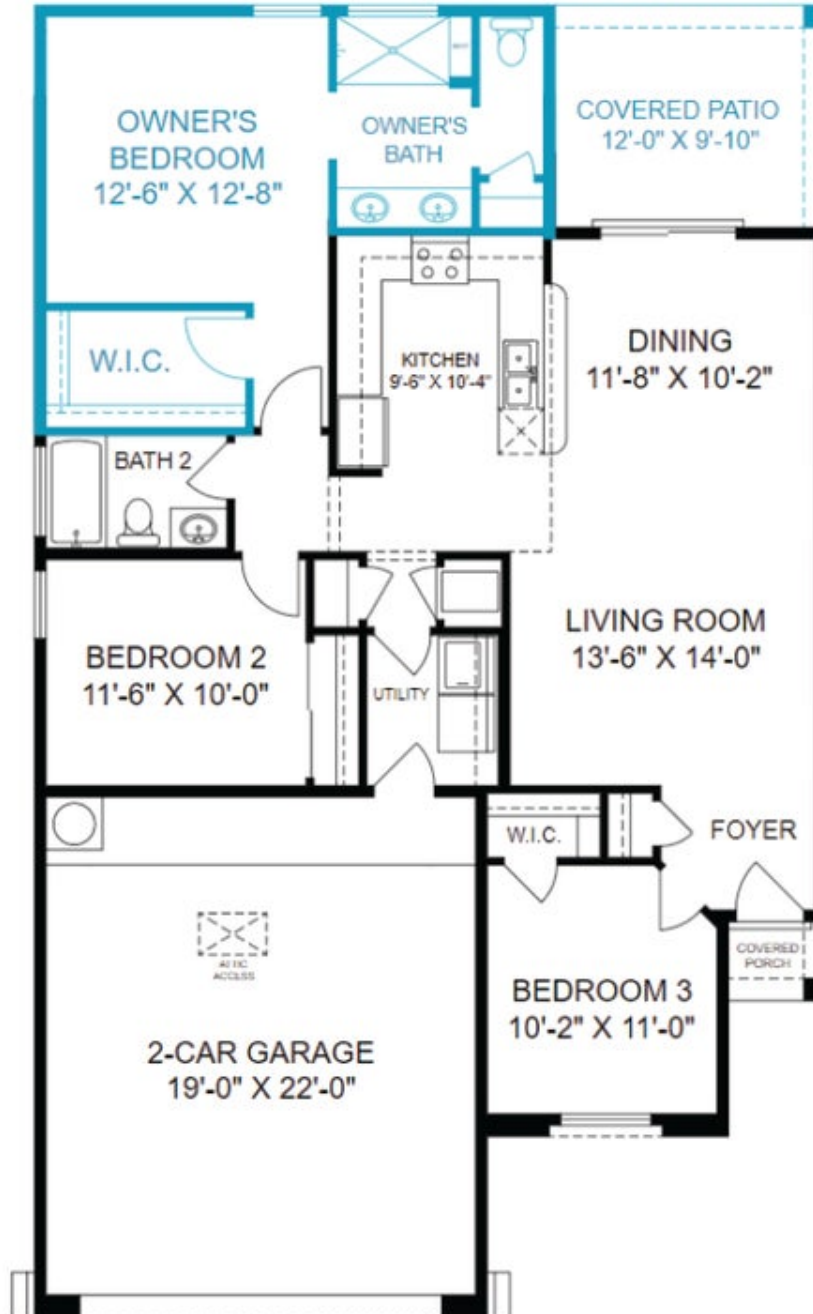

Amelia Floor Plan Owner's Suite Expansion - 1296

Homes may be built in reverse of plans shown, depending on site conditions. Minor architectural changes may be made occasionally at the option of the builder. Printed material is not date stamped. Prices are subject to change. Please reference Abrazo Homes' website for most updated and accurate pricing and information. Please contact your Sales Consultant for details.