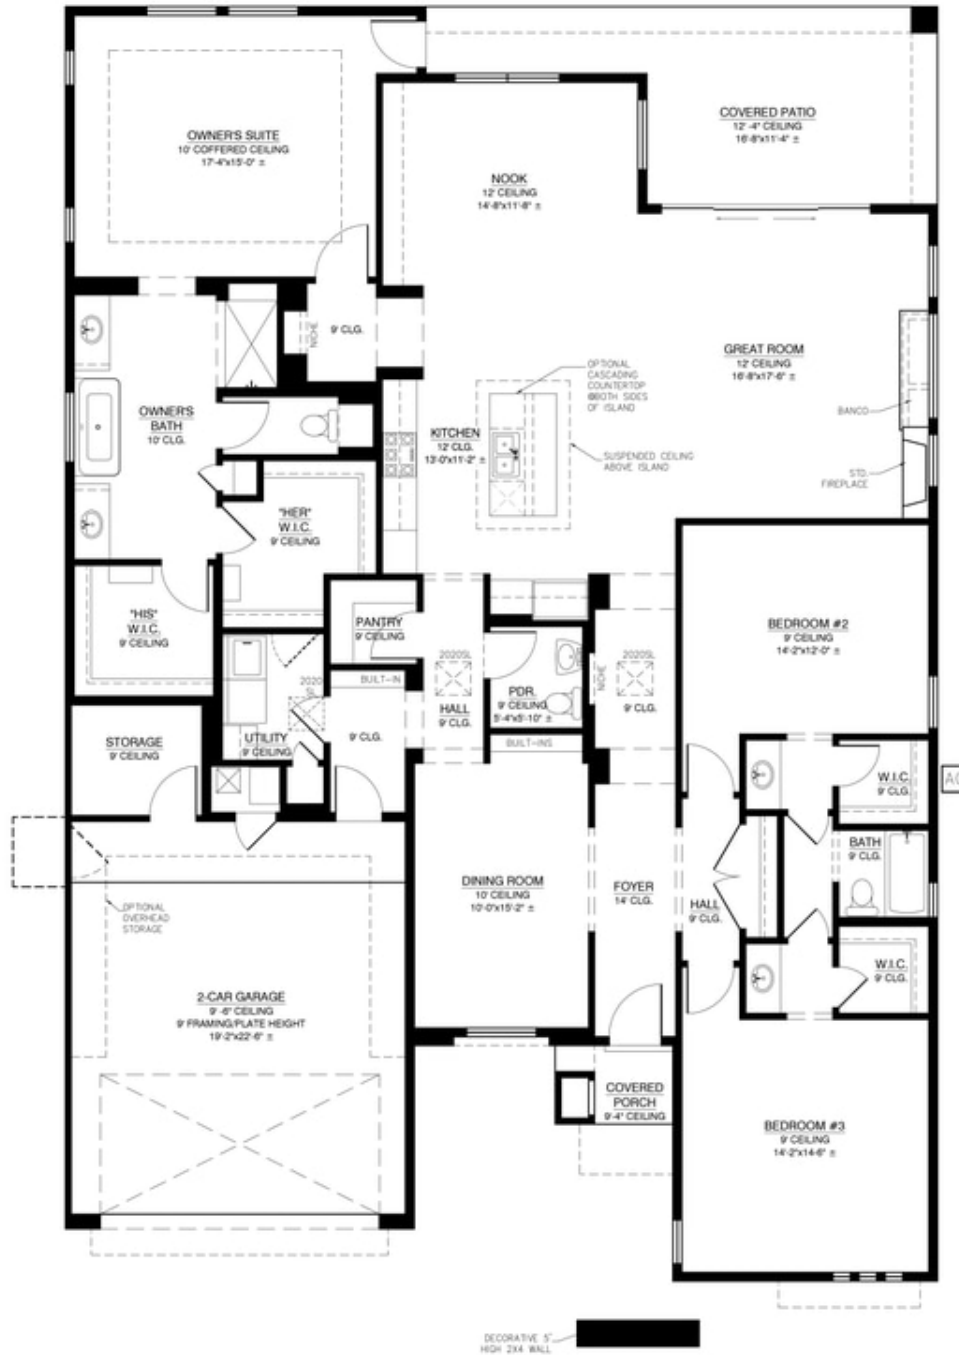

# The Marion

Ascension

**NEW HOME SPECIALIST**  
Call Us @ (505) 510-4626

PRICED FROM  
**\$839,900**

**5 Elevations Available**

2,626+ Sq. Ft.

3 - 4 Bedrooms

2.5 - 3 Bathrooms

2 Car Garage

Frank Lloyd Wright's first employee, Marion Mahony Griffin, went on to become the world's first officially licensed female architect. With that kind of legacy to follow, the Marion plan is sure to turn heads with tons of options to personalize this open concept. This home comes with 'his and her' walk-in closets, a drop zone as you enter from the garage, and a large dining room with a separate nook. You can make this home pop even more with a huge owner's shower, optional casita, and optional fireplace at the covered patio to enjoy those beautiful New Mexico sunsets.

The Marion - Contemporary

The Marion - Contemporary with Casita

The Marion - Contemporary with Casita

The Marion - Modern Elevation

The Marion - Modern Elevation with Casita

Homes may be built in reverse of plans shown, depending on site conditions. Minor architectural changes may be made occasionally at the option of the builder. Printed material is not date stamped. Prices are subject to change. Please reference Abrazo Homes' website for most updated and accurate pricing and information. Please contact your Sales Consultant for details.

SINGLE FAMILY HOME  
**The Marion**  
Ascension

**NEW HOME SPECIALIST**  
Call Us @ (505) 510-4626

Homes may be built in reverse of plans shown, depending on site conditions. Minor architectural changes may be made occasionally at the option of the builder. Printed material is not date stamped. Prices are subject to change. Please reference Abrazo Homes' website for most updated and accurate pricing and information. Please contact your Sales Consultant for details.