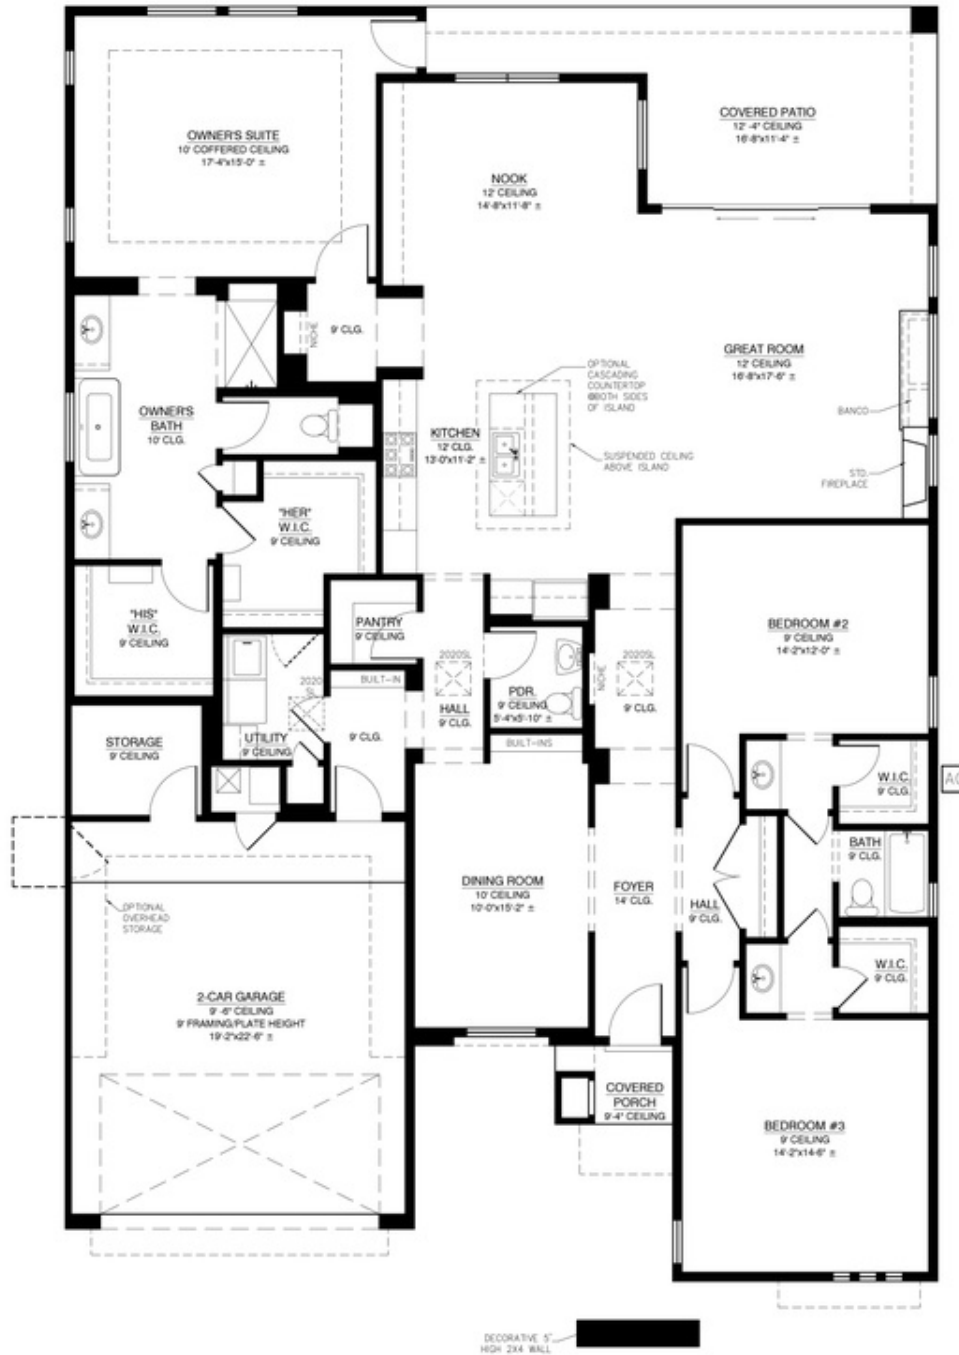

SINGLE FAMILY HOME

The Marion

Ascension

NEW HOME SPECIALIST
Call Us @ (505) 510-4626

PRICED FROM

\$839,900

5 Elevations Available

 2,626+ Sq. Ft.

 3 - 4 Bedrooms

 2.5 - 3 Bathrooms

 2 Car Garage

Frank Lloyd Wright's first employee, Marion Mahony Griffin, went on to become the world's first officially licensed female architect. With that kind of legacy to follow, the Marion plan is sure to turn heads with tons of options to personalize this open concept. This home comes with 'his and her' walk-in closets, a drop zone as you enter from the garage, and a large dining room with a separate nook. You can make this home pop even more with a huge owner's shower, optional casita, and optional fireplace at the covered patio to enjoy those beautiful New Mexico sunsets.

The Marion - Contemporary

The Marion - Contemporary with Casita

The Marion - Contemporary with Casita

The Marion - Modern Elevation

The Marion - Modern Elevation with Casita

Homes may be built in reverse of plans shown, depending on site conditions. Minor architectural changes may be made occasionally at the option of the builder. Printed material is not date stamped. Prices are subject to change. Please reference Abrazo Homes' website for most updated and accurate pricing and information. Please contact your Sales Consultant for details.

SINGLE FAMILY HOME
The Marion
Ascension

NEW HOME SPECIALIST
Call Us @ (505) 510-4626

Homes may be built in reverse of plans shown, depending on site conditions. Minor architectural changes may be made occasionally at the option of the builder. Printed material is not date stamped. Prices are subject to change. Please reference Abrazo Homes' website for most updated and accurate pricing and information. Please contact your Sales Consultant for details.